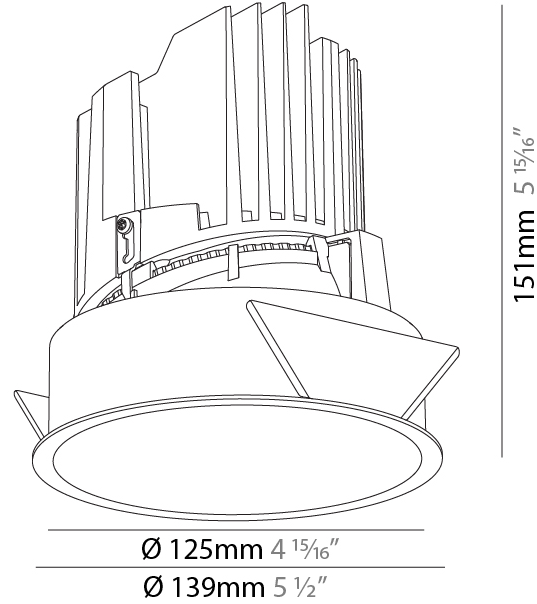

PHYSICAL

Shape: Round
Diameter (mm): 139
Diameter (in): 5 1/2
Height (mm): 151
Height (in): 5 15/16
Ceiling Thickness (mm): 10 / 12.5 / 15
Ceiling Thickness (in): 3/8 or 1/2 or 9/16
Min. Recessing Depth (mm): 170
Min. Recessing Depth (in): 6 11/16
Light Distribution: Downlight
Weight (kg): 0.946
Weight (lbs): 2.09
Fixture Finish: SSR / BKV / CWI / CRY / HAB / LAG / UFT / ITA / RUA / RUR / MIC / FTG / MYG / TWT / LOD / PUS / FRO / FUP / KIA / POP / BLS / SPG / MEY / GOH / GUM / CHC / COM / ABZ / JAG / OBR / MOS / ROR
Fixture Material: Aluminum Die Cast
Cut-out Measurements: 130mm / 5 1/8"

ELECTRICAL

Lamp Type: LED (Zhaga Standard)
Input Wattage (W): 13.2 / 16.5
Total Output Wattage (W): 12 / 14
Dimming: Tri-Mode (Non-Dimming and Phase Dimming (120Vac only) and 0-10V Dimming)
Driver Included: No
Driver Location: Recessed Housing
Driver Type: Constant Current - Universal
Driver Class: Class 2
Housing: See components
Input Voltage (V): 120 - 277
Constant Current (MA): 350

LED

Number of LEDs: 1
Color Temperature (°K): 2700 / 3000 / 3500 / 4000
Max. Delivered Lumen (lm): 810 / 900 / 970 / 990
Nominal Lumen (lm): 960 / 1070 / 1156 / 1180
CRI: >90 CRI
Efficiency (%): 0.905
Lamp Life (hrs): 50000

OPTICAL

Reflector°: 10

RATINGS AND CERTIFICATIONS

Certified By: Certified for North American Standards
IP rating: IP54